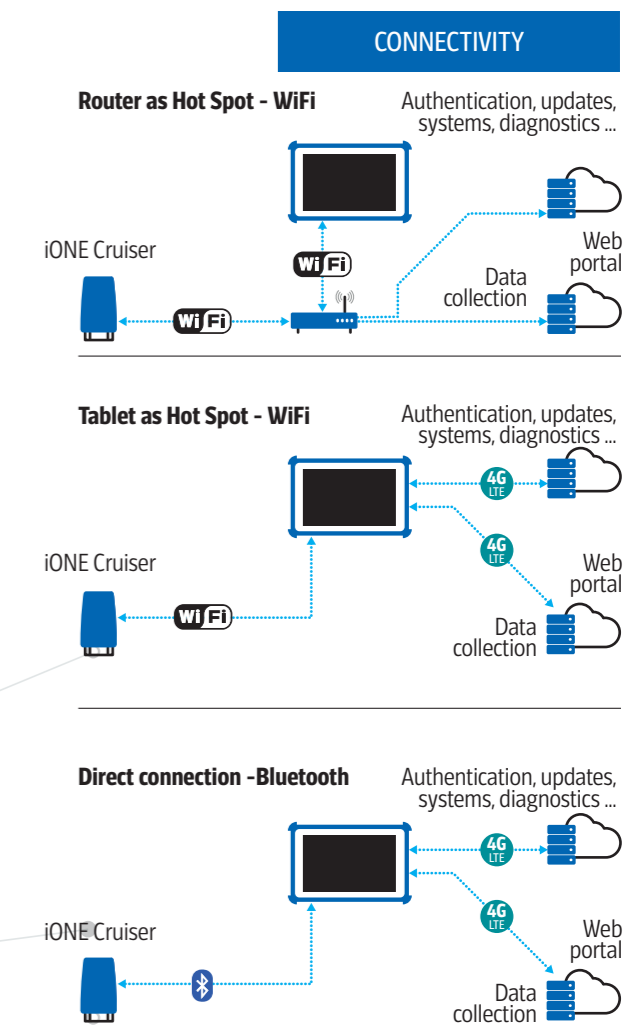

TABLET*

SO
Android 9.0

Connectivity
4G, NFC and GPS

Case
rugged, IP67

Dimensions
10.1" LCD-IPS

Resolution
1920 x 1200

Screen protection
Gorilla Glass

*optional